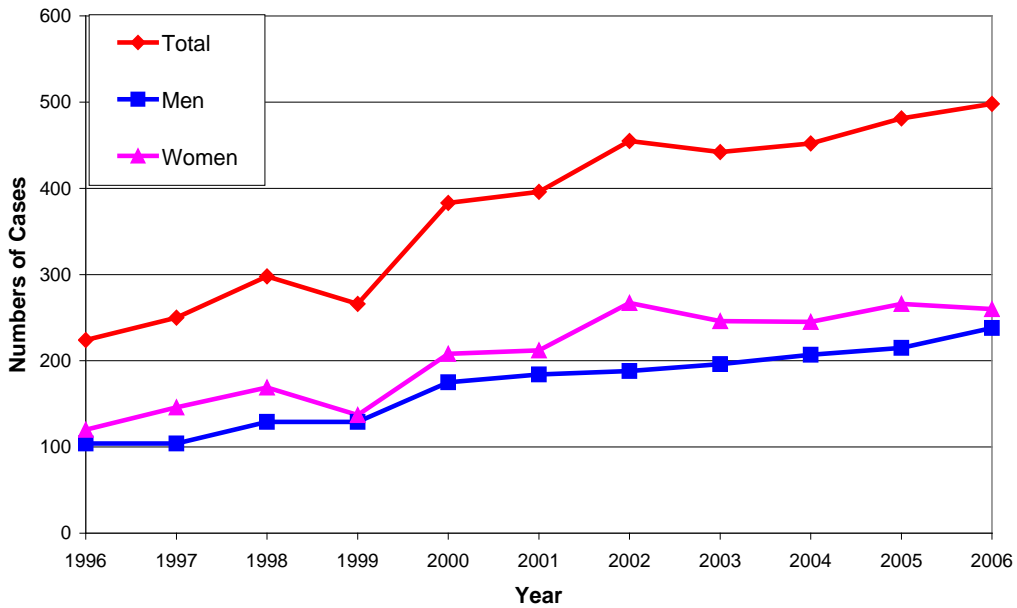

Malignant Melanoma