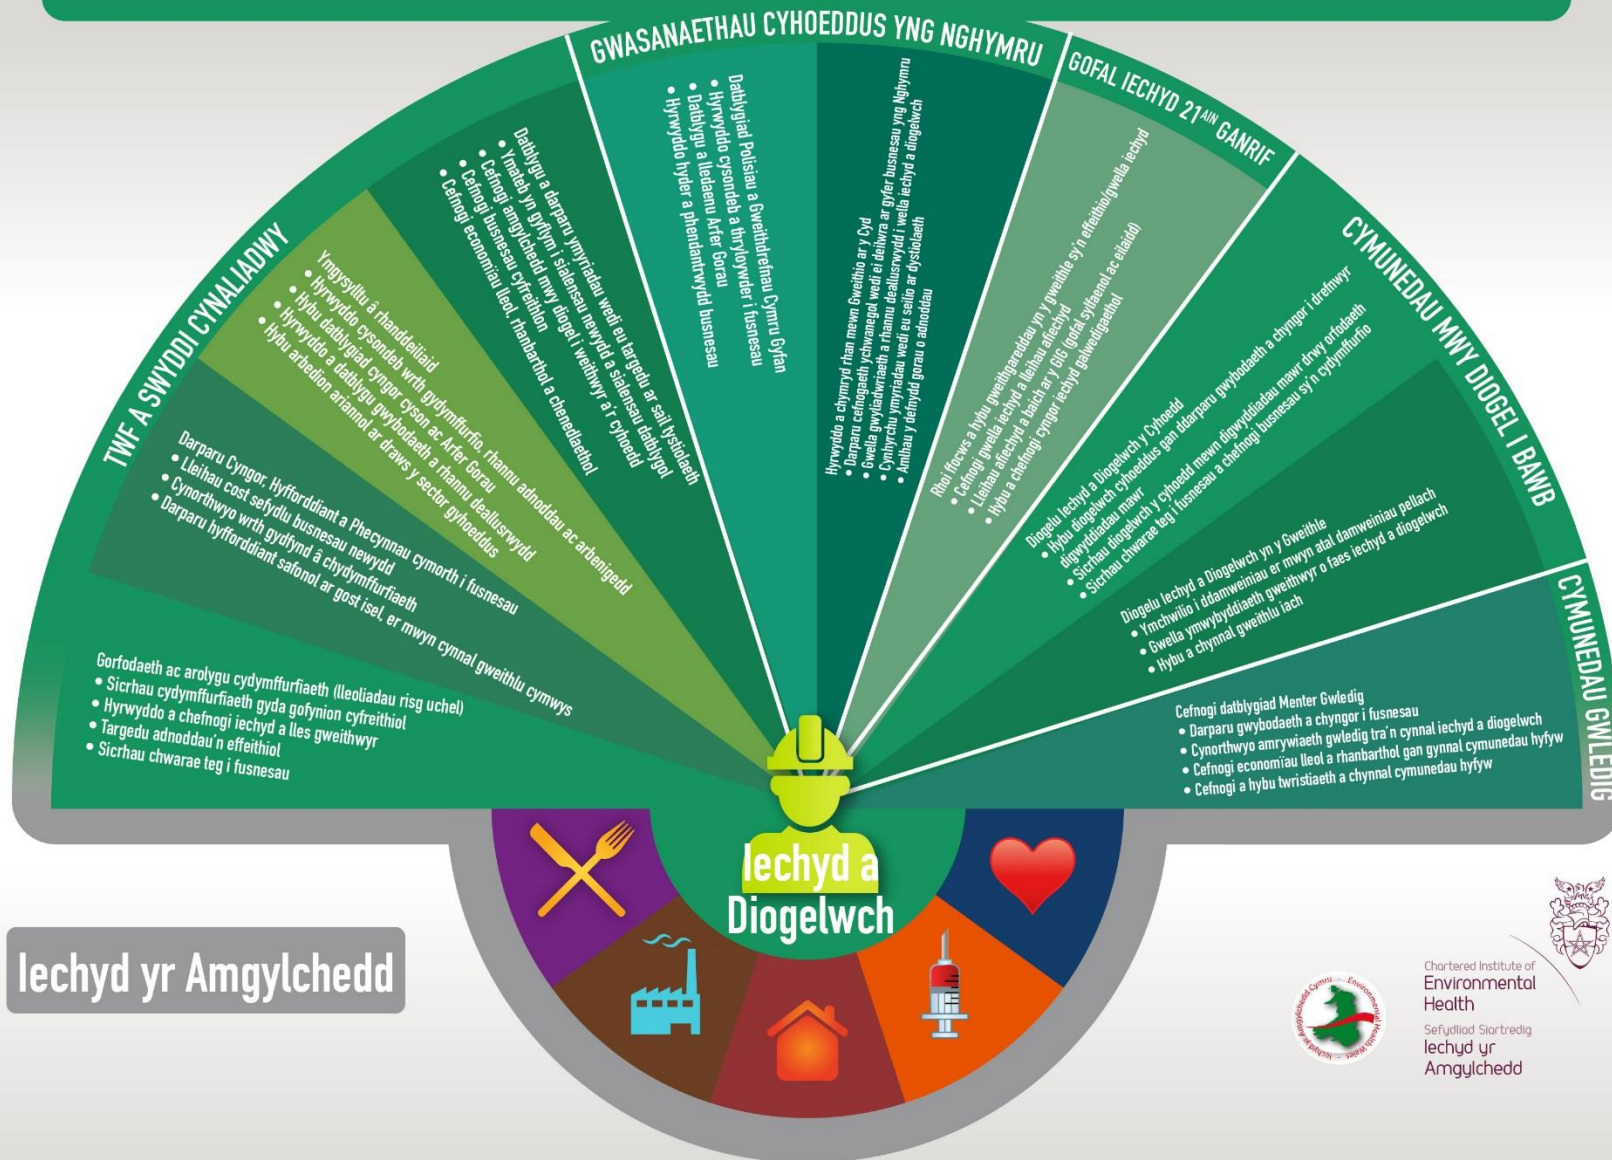

IECHYD A DIOGELWCH: ANWELEDIG, HANFODOL A CHOST EFFEITHIOL

Chartered Institute of Environmental Health
Sefydliad Siartredig Iechyd yr Amgylchedd