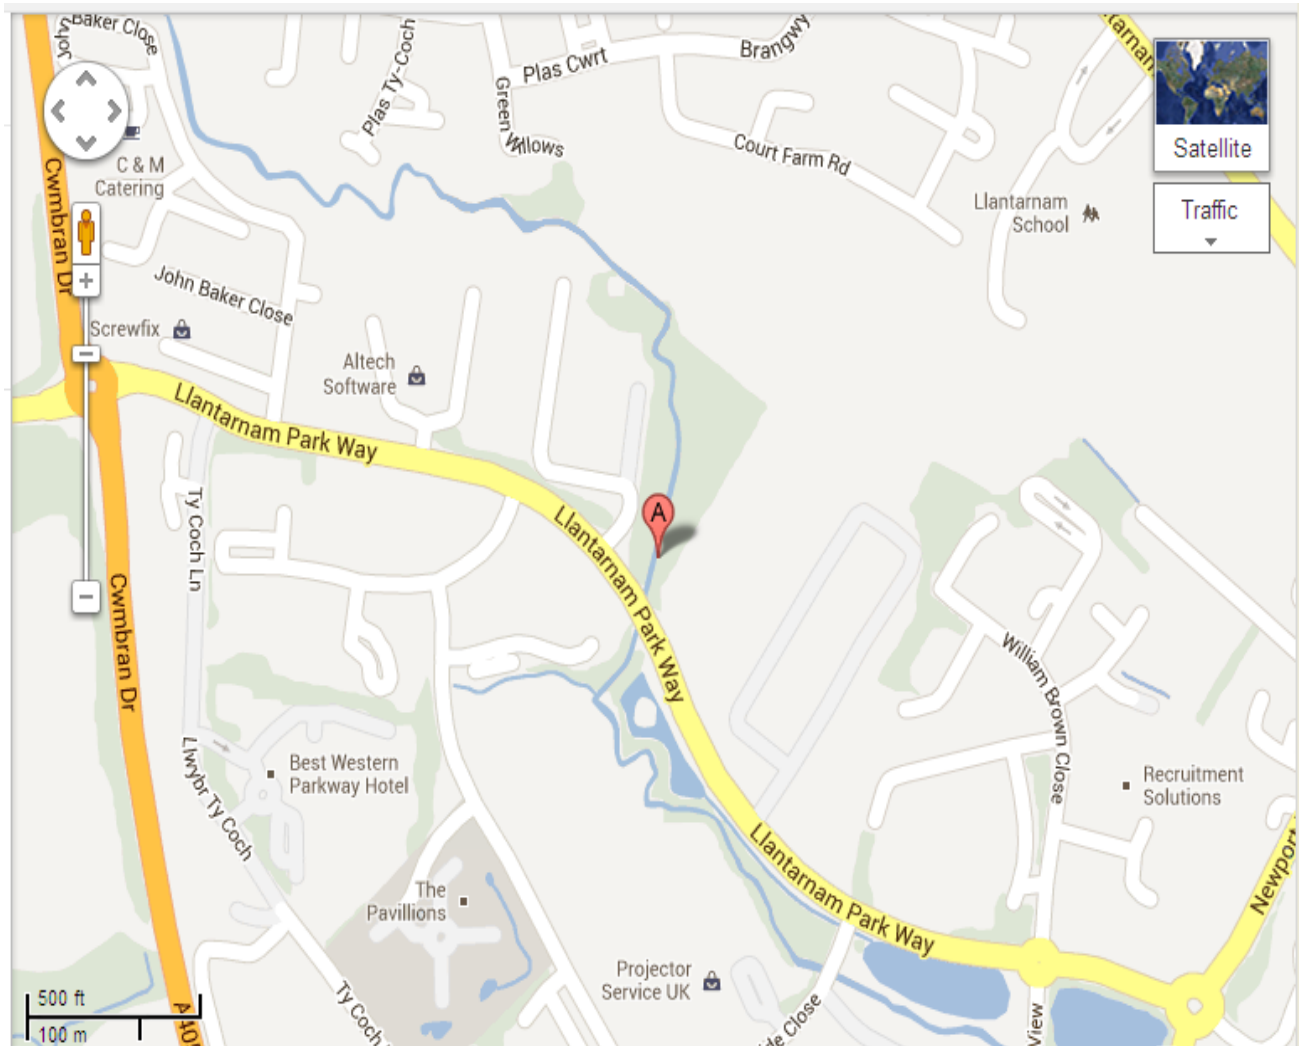

Directors for:-

CIEH Wales Directorate, Lakeside House, Lakeside Court,
Llantarnam Park, Cwmbran, NP44 3GA.

M4 - West Exit 26

Junction 26, take the A4051 exit to Newport/Cwmbran/Casnewydd/Caerleon.

At the roundabout take the 1st exit onto Malpas Road/A4051 go through 5 sets of traffic lights. Continue to follow A4051, go through one roundabout onto Cwmbran Drive.

At the next roundabout, take the 3rd exit onto Llantarnam Park Way, we are on the left next to Loseleys.

M4 – East Exit 25A

At Junction 25A, exit onto A4042 towards Newport/Casnewydd/Cwmbran.

At the roundabout, take the 2nd exit and stay on A4042, go through one roundabout bearing left towards Cwmbran Drive/A4051/LLlantarnam.

At the roundabout, take the 2nd exit onto Cwmbran Drive/A4051.

Next roundabout, take the 3rd exit onto Llantarnam Park Way, we are on the left next to Loseleys.